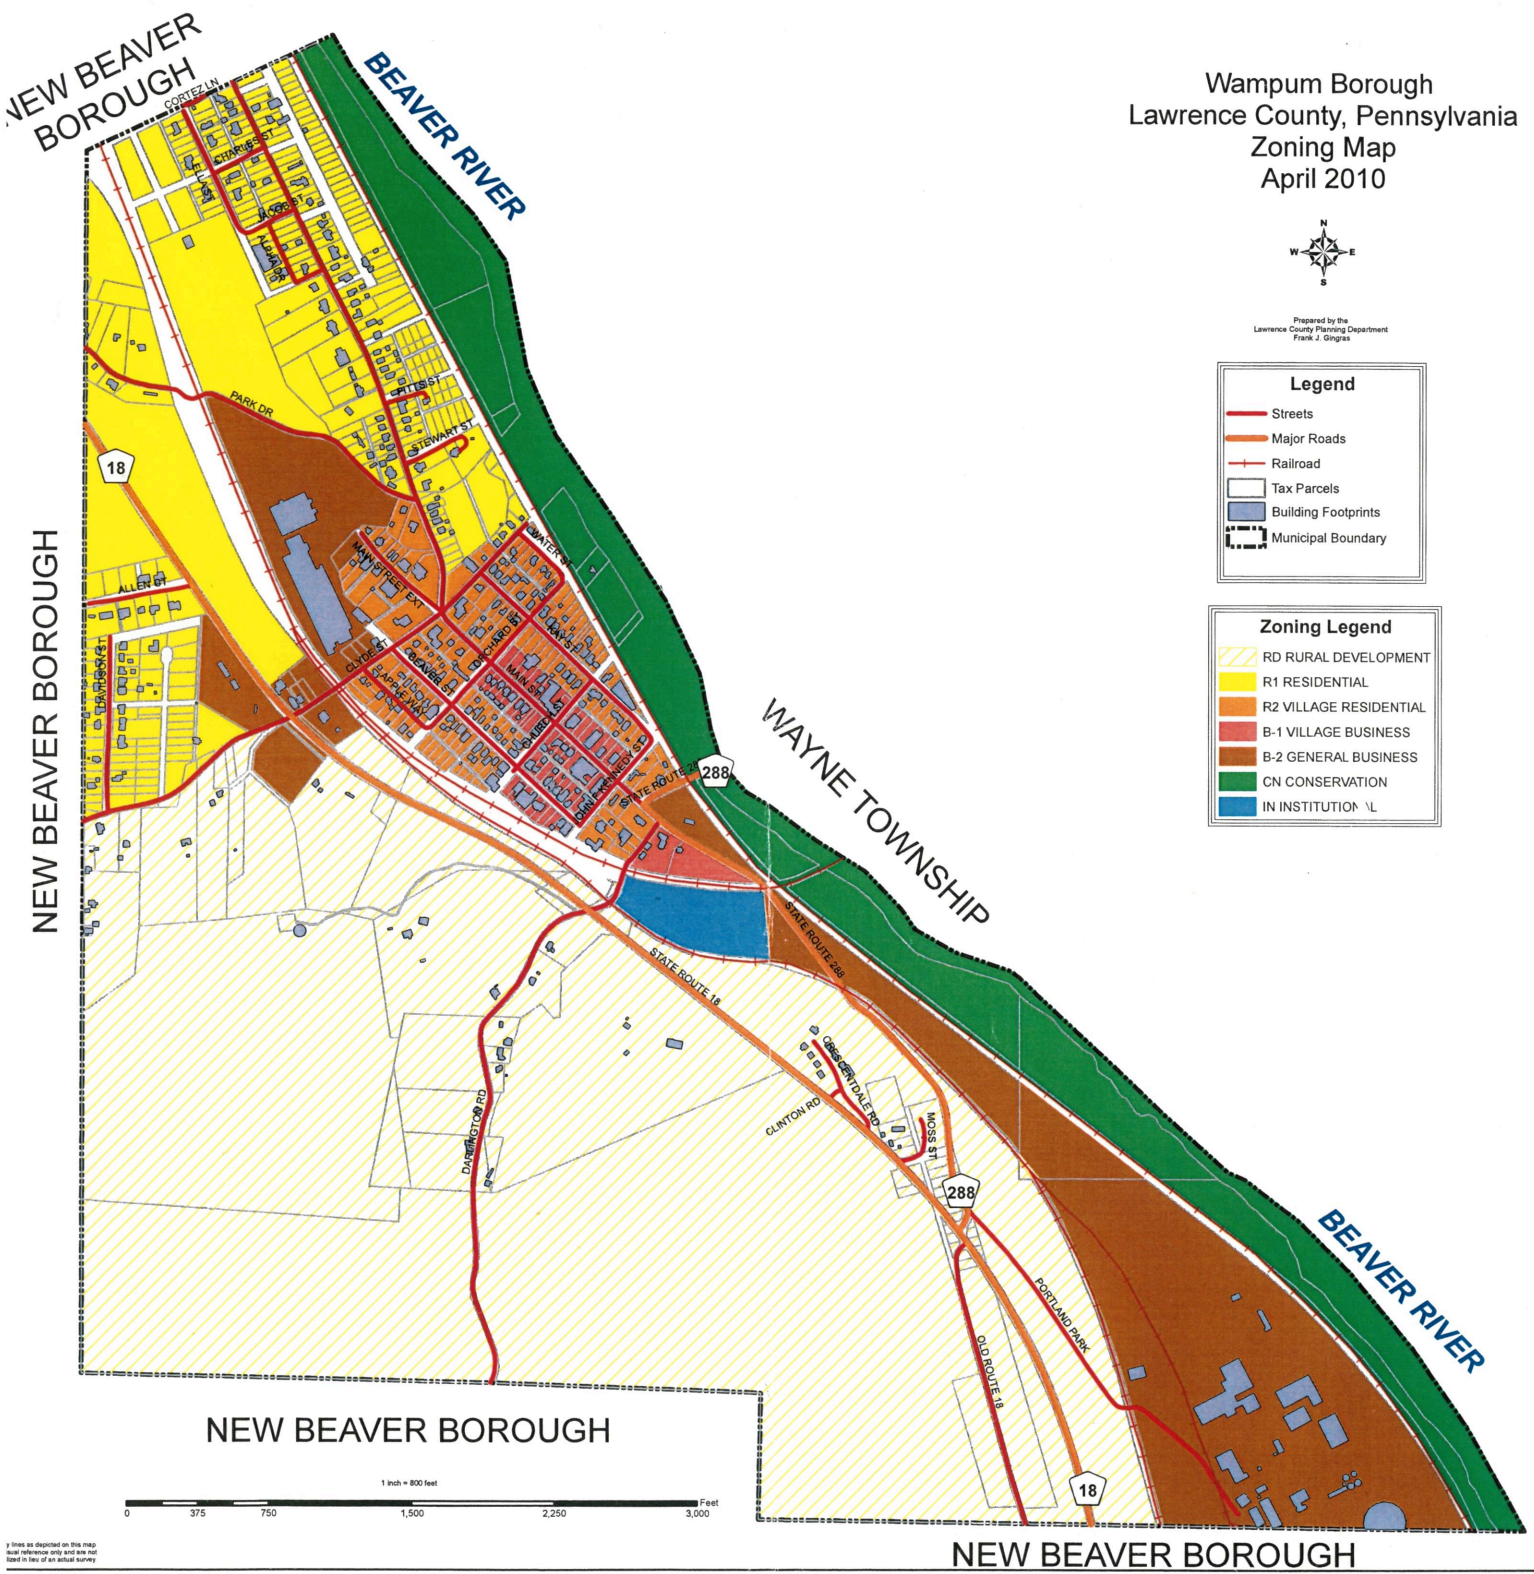

Wampum Borough
Lawrence County, Pennsylvania
Zoning Map
April 2010

Legend

- Streets
- Major Roads
- Railroad
- Tax Parcels
- Building Footprints
- Municipal Boundary

Zoning Legend

- RD RURAL DEVELOPMENT
- R1 RESIDENTIAL
- R2 VILLAGE RESIDENTIAL
- B-1 VILLAGE BUSINESS
- B-2 GENERAL BUSINESS
- CN CONSERVATION
- IN INSTITUTIONAL

NEW BEAVER BOROUGH

NEW BEAVER BOROUGH